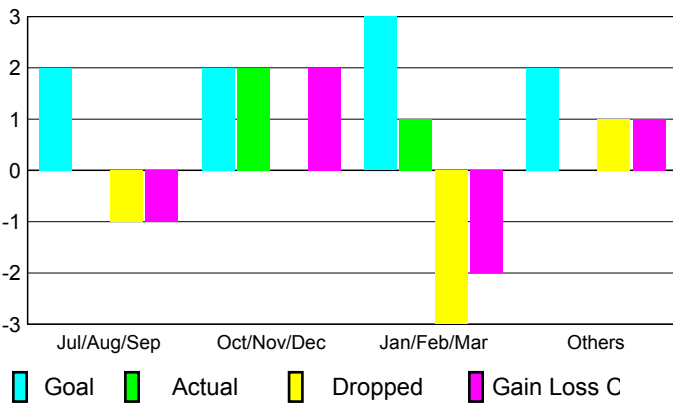

## CLUBS

Club Results  
2009-2010

Clubs  
2008-2009

Month	New Club Goal	Actual New Clubs	Actual Dropped Clubs	Gain/Loss of Clubs	Gain/Loss of Clubs
Jul/Aug/Sep	2	0	-1	-1	2
Oct/Nov/Dec	2	2	0	2	0
Jan/Feb/Mar	3	1	-3	-2	0
Apr/May/June	2	0	1	1	2
<b>Totals</b>	<b>9</b>	<b>3</b>	<b>-3</b>	<b>0</b>	<b>4</b>

### Club Results 2009-2010

Goal, New, Dropped, Gain/Loss

### Comparison of Club Gain/Loss

Current Year Compared to the Previous Year