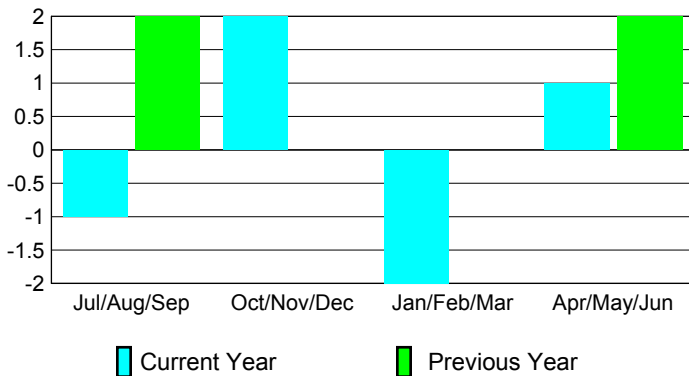

Comparison of Club Gain/Loss

Current Year Compared to the Previous Year