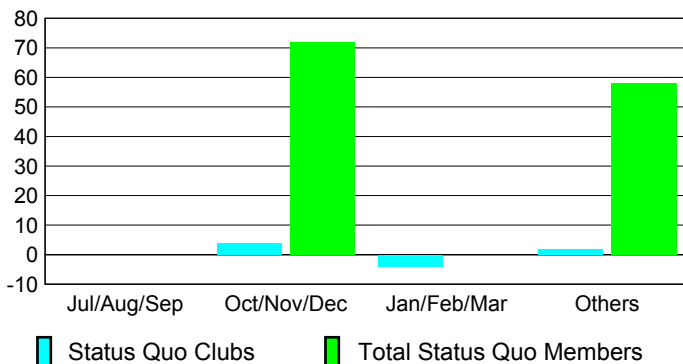

## CLUBS

Club Results  
2009-2010

Clubs  
2008-2009

Month	New Club Goal	Actual New Clubs	Actual Dropped Clubs	Gain/Loss of Clubs	Gain/Loss of Clubs
Jul/Aug/Sep	2	0	-1	-1	2
Oct/Nov/Dec	2	2	0	2	0
Jan/Feb/Mar	3	1	-3	-2	0
Apr/May/June	2	0	1	1	2
<b>Totals</b>	<b>9</b>	<b>3</b>	<b>-3</b>	<b>0</b>	<b>4</b>

### Club Results 2009-2010

Goal, New, Dropped, Gain/Loss

### Comparison of Club Gain/Loss

Current Year Compared to the Previous Year

### YTD Status Quo Clubs 2009-2010

Status Quo Clubs Compared to Status Quo Members