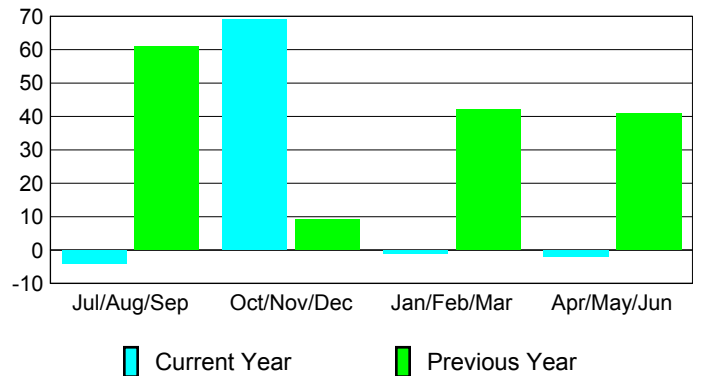

Comparison of Membership Gain/Loss

Current Year Compared to the Previous Year