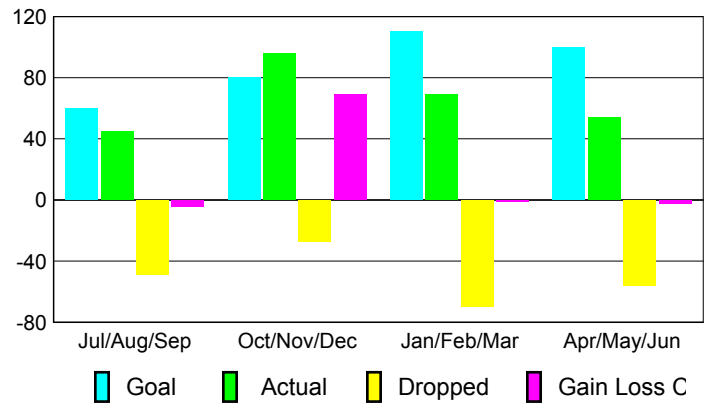

### YTD Status Quo Clubs 2009-2010

Status Quo Clubs Compared to Status Quo Members

## MEMBERSHIP

Membership Results  
2009-2010

Membership  
2008-2009

Month	Net Memb Goal	Actual New Memb	Actual Dropped Memb	Gain/Loss of Memb	Gain/Loss of Memb
Jul/Aug/Sep	60	45	-49	-4	61
Oct/Nov/Dec	80	96	-27	69	9
Jan/Feb/Mar	110	69	-70	-1	42
Apr/May/June	100	54	-56	-2	41
<b>Totals</b>	<b>350</b>	<b>264</b>	<b>-202</b>	<b>62</b>	<b>153</b>

### Membership Results 2009-2010

Goal, New, Dropped, Gain/Loss

### Comparison of Membership Gain/Loss

Current Year Compared to the Previous Year